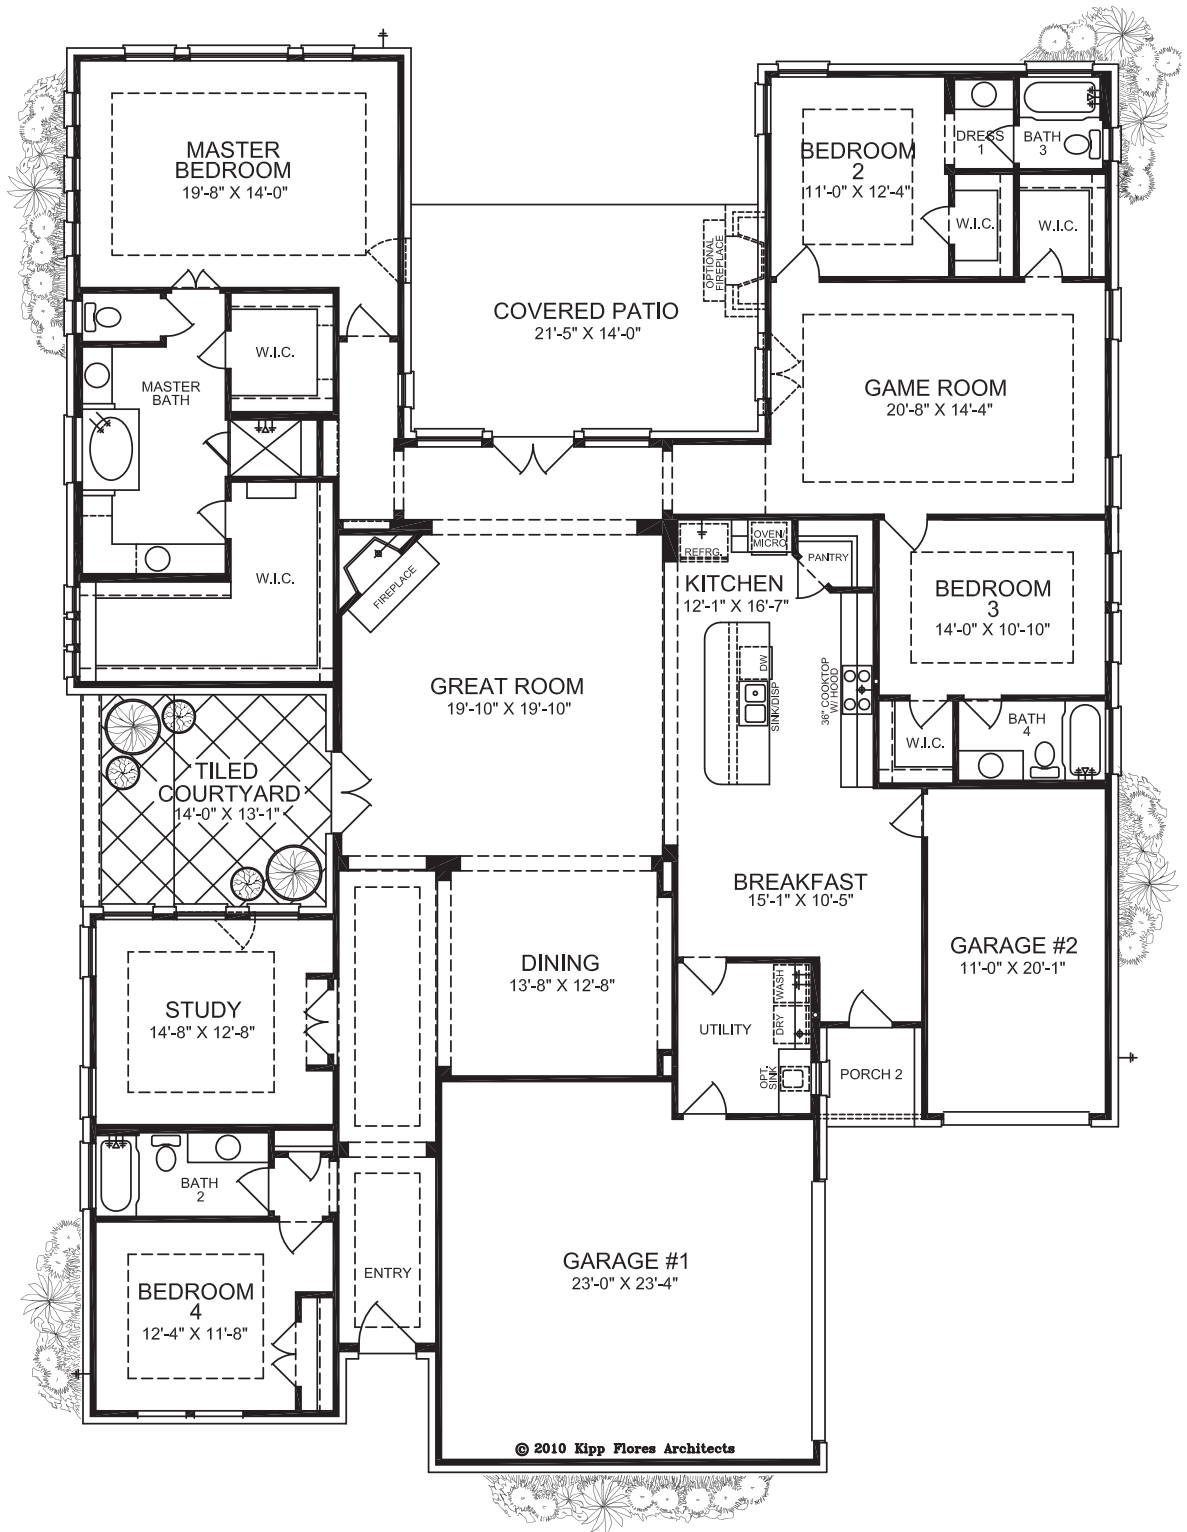

THE BAILEY

Elevation A

Elevation C

3,622 Approximate Living

129 Naples Lane
512.432.0188

**TREATY OAK
HOMES**
www.treatyoakhomes.com

THE BAILEY

*Prices, floorplans, and features are subject to change anytime without notice. Square footages are approximate and may vary upon elevations and/or options selected. Elevations and floorplans are artist's concepts. Please consult your sales representative for current information. © 2010 Kipp Flores Architects.