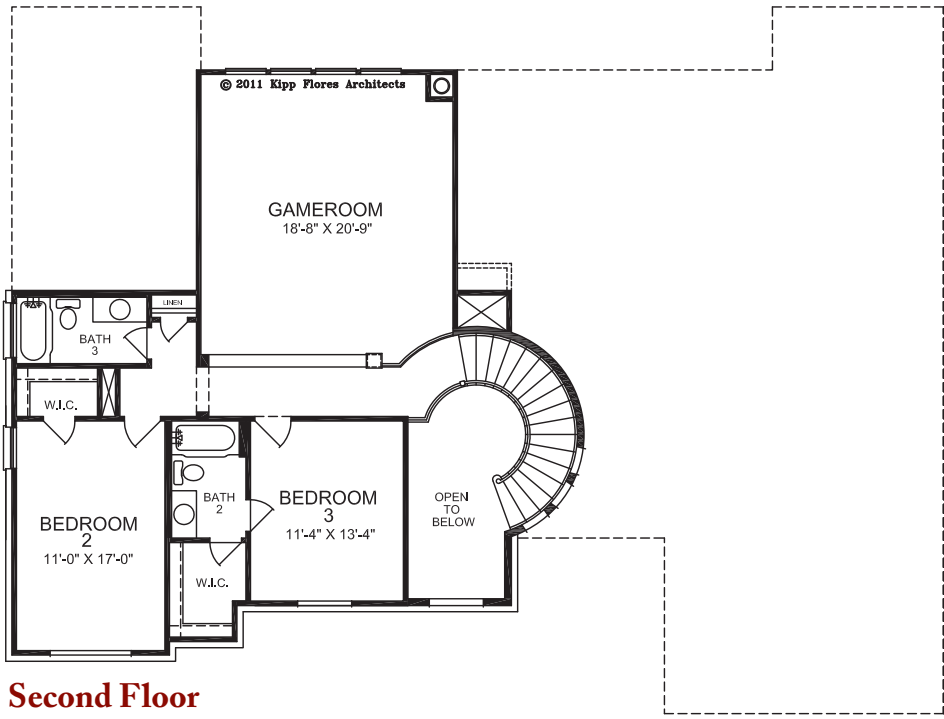

THE BLANCO

Elevation A

Elevation B

3,747 Approximate Living

129 Naples Lane
512.432.0188

**TREATY OAK
HOMES**
www.treatyoakhomes.com

THE BLANCO

*Prices, floorplans, and features are subject to change anytime without notice. Square footages are approximate and may vary upon elevations and/or options selected. Elevations and floorplans are artist's concepts. Please consult your sales representative for current information. © 2010 Kipp Flores Architects.