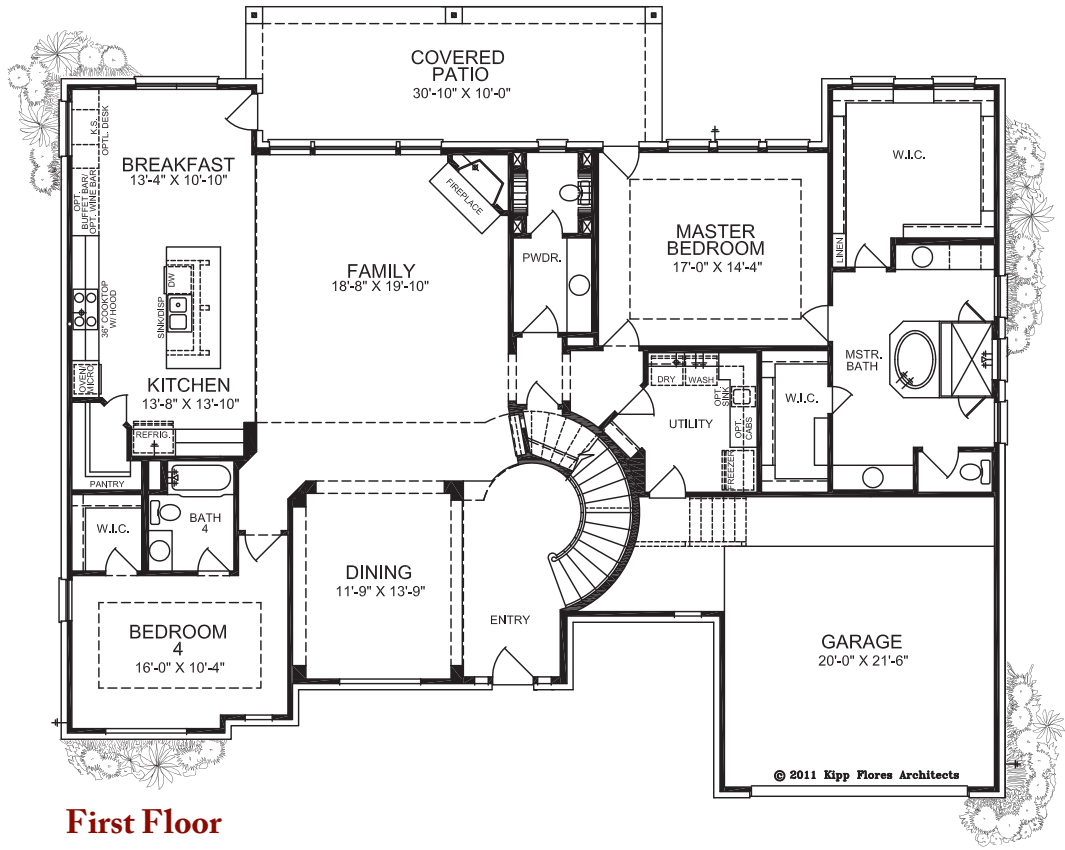

THE BLANCO

Elevation A

Elevation B

3,747 Approximate Living

129 Naples Lane
512.432.0188

**TREATY OAK
HOMES**
www.treatyoakhomes.com

THE BLANCO

*Prices, floorplans, and features are subject to change anytime without notice. Square footages are approximate and may vary upon elevations and/or options selected. Elevations and floorplans are artist's concepts. Please consult your sales representative for current information. © 2010 Kipp Flores Architects.