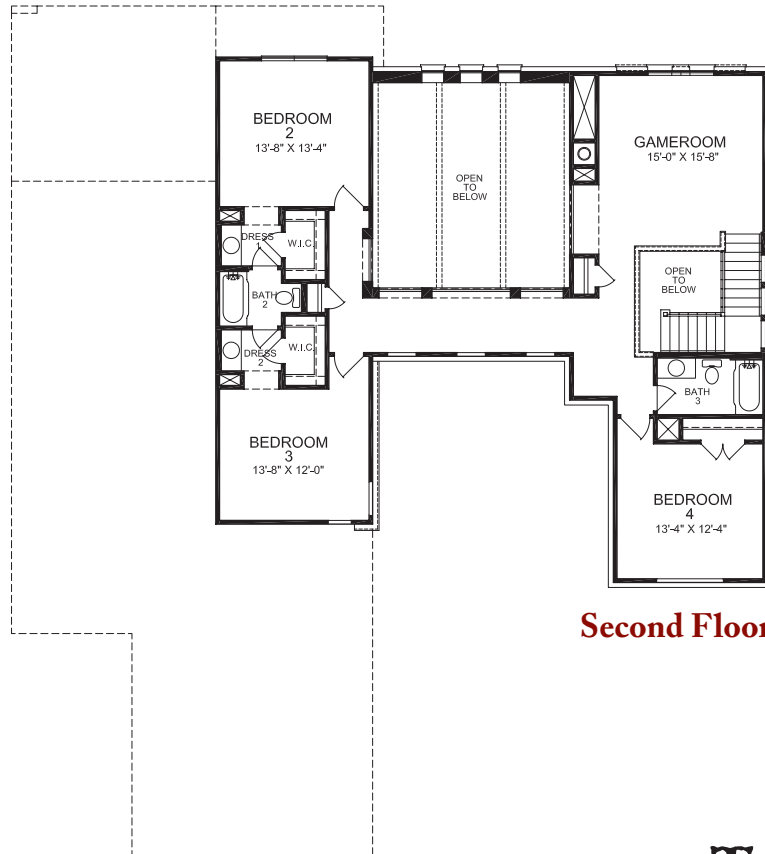

THE BROOKS

Elevation A

Elevation B

4,122 Approximate Living

129 Naples Lane
512.432.0188

**TREATY OAK
HOMES**
www.treatyoakhomes.com

THE BROOKS

*Prices, floorplans, and features are subject to change anytime without notice. Square footages are approximate and may vary upon elevations and/or options selected. Elevations and floorplans are artist's concepts. Please consult your sales representative for current information. © 2010 Kipp Flores Architects.