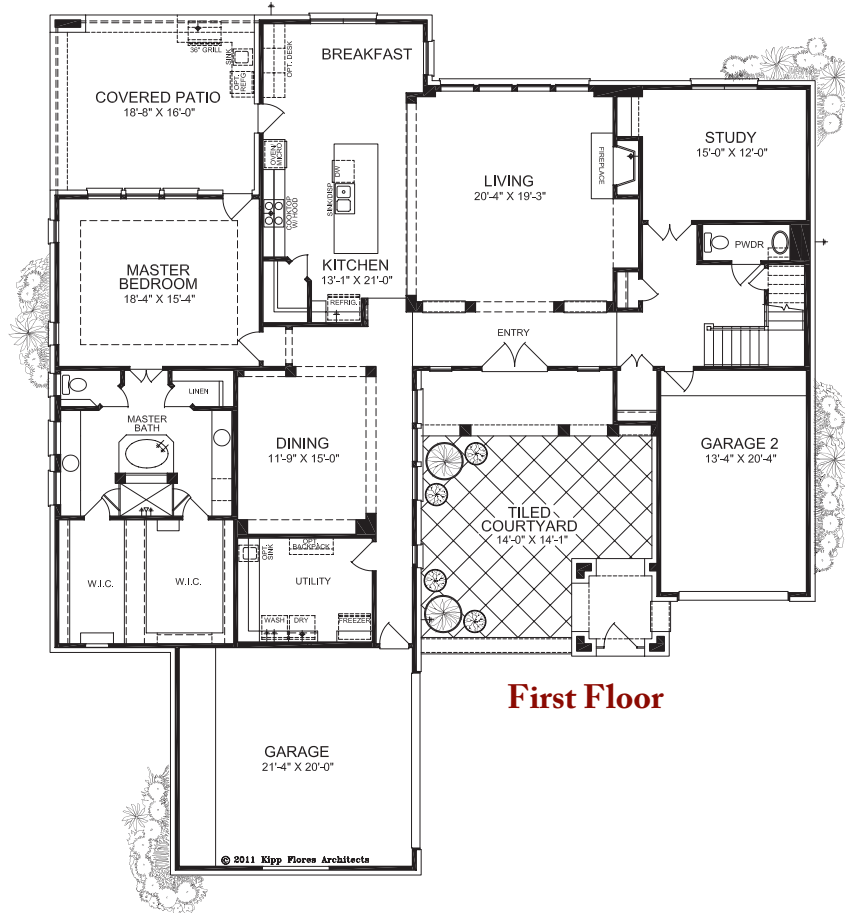

THE BROOKS

Elevation A

Elevation B

4,122 Approximate Living

129 Naples Lane
512.432.0188

**TREATY OAK
HOMES**
www.treatyoakhomes.com

THE BROOKS

*Prices, floorplans, and features are subject to change anytime without notice. Square footages are approximate and may vary upon elevations and/or options selected. Elevations and floorplans are artist's concepts. Please consult your sales representative for current information. © 2010 Kipp Flores Architects.